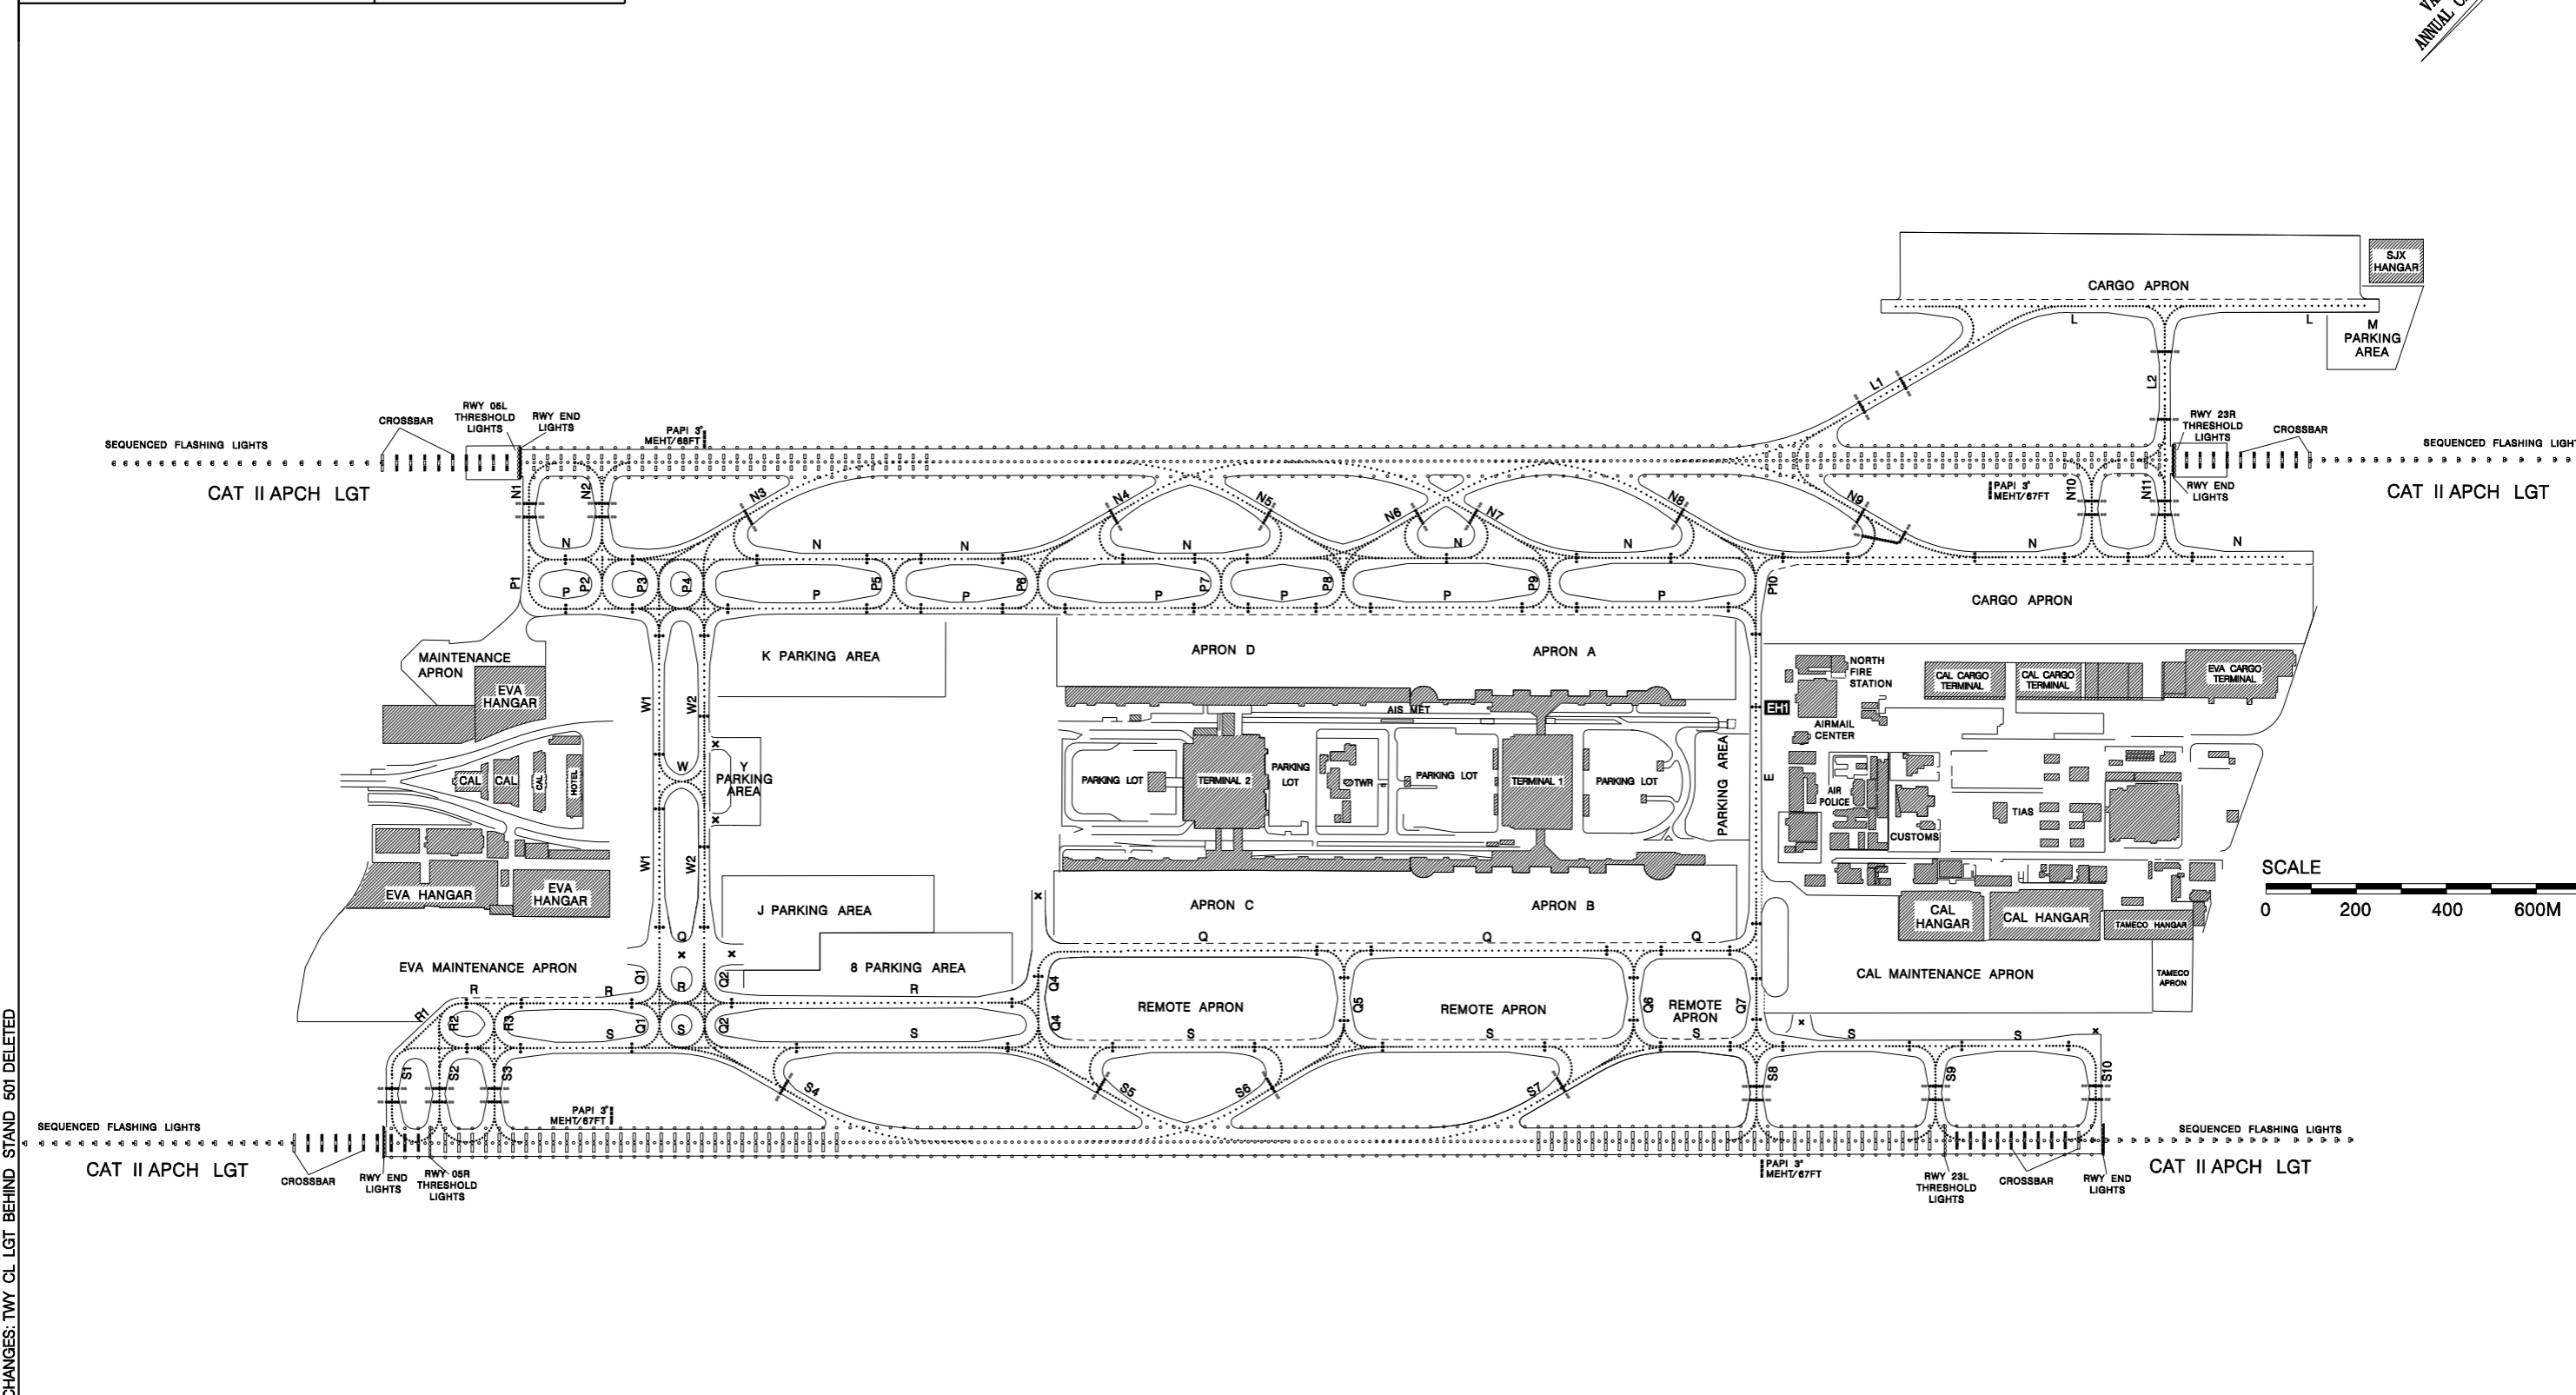

機場圖(燈光)  
AERODROME CHART (LIGHTING)

臺灣桃園國際機場  
TAIWAN TAOYUAN INTL AD

RWY TOUCHDOWN ZONE LIGHT	
RWY EDGE LIGHT	
RWY CENTRE LINE LIGHT	
TWY CENTRE LINE LIGHT	
INTERMEDIATE HOLDING POSITION LIGHT	
STOP BAR WITH RWY GUARD LIGHT	

VAR 5°W 2019  
ANNUAL CHANGE 0.08°W

CHANGES: TWY CL LGT BEHIND STAND 501 DELETED